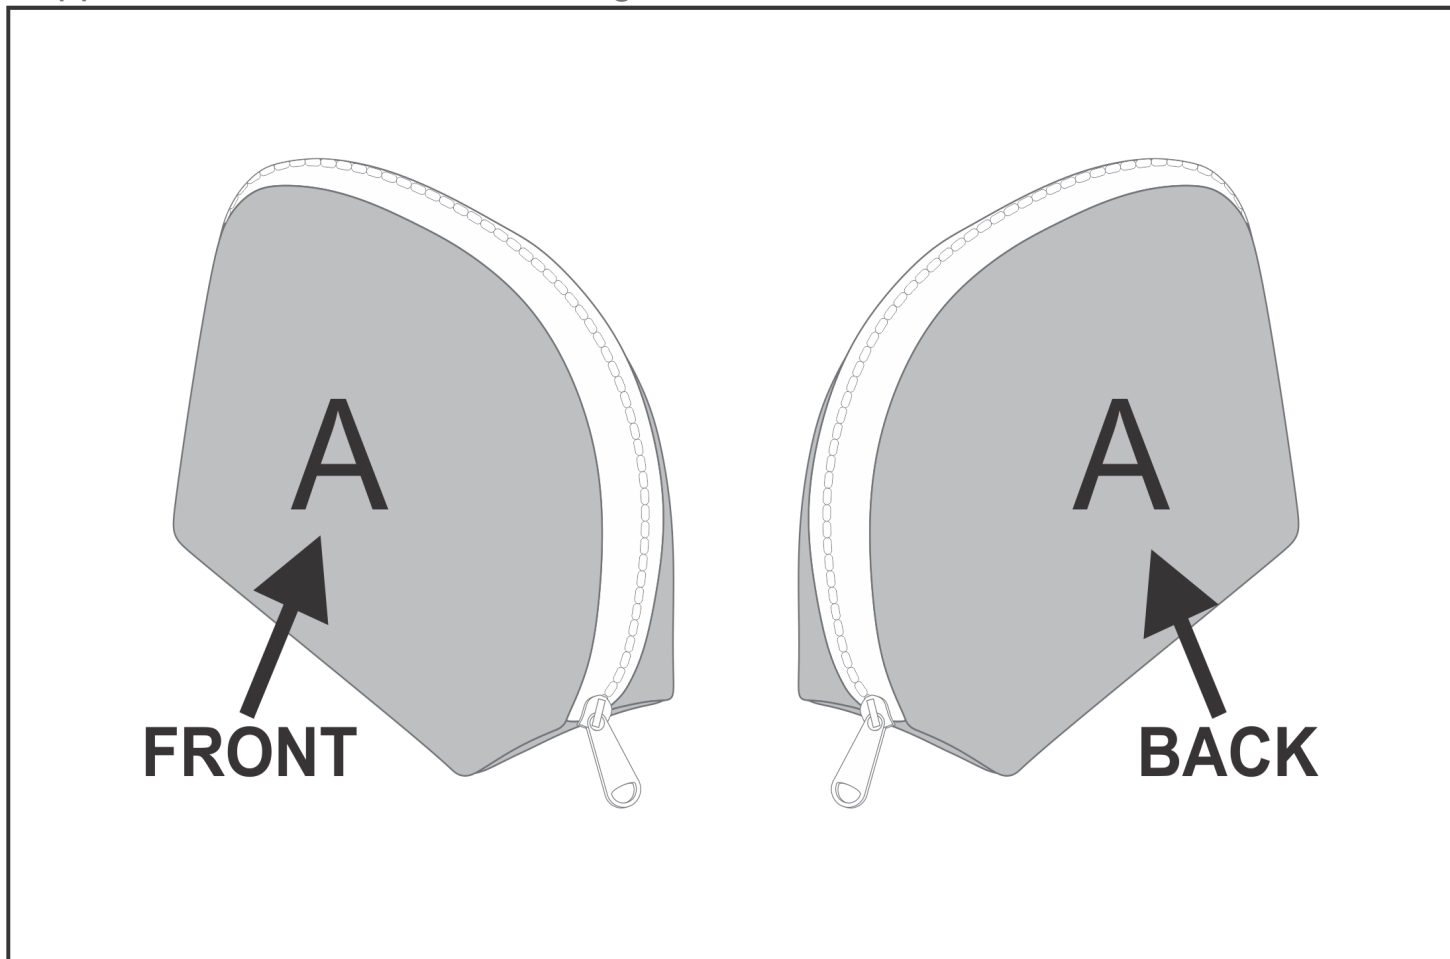

BC-HP-9-G

Hoppla Victoria Maxi Cosmetic Bag

Need to know:

Includes 1-Position Sublimation (setup fees apply)

- Please Note: We cannot guarantee 100% logo Alignment on all Brandable Panels.

Branding Options:

Position	Branding Method (Branding Code)	No. of Colours	Dimension
A	Custom Sublimation A (CPSUB-A)	Full Colour	341mm wide x 535mm high